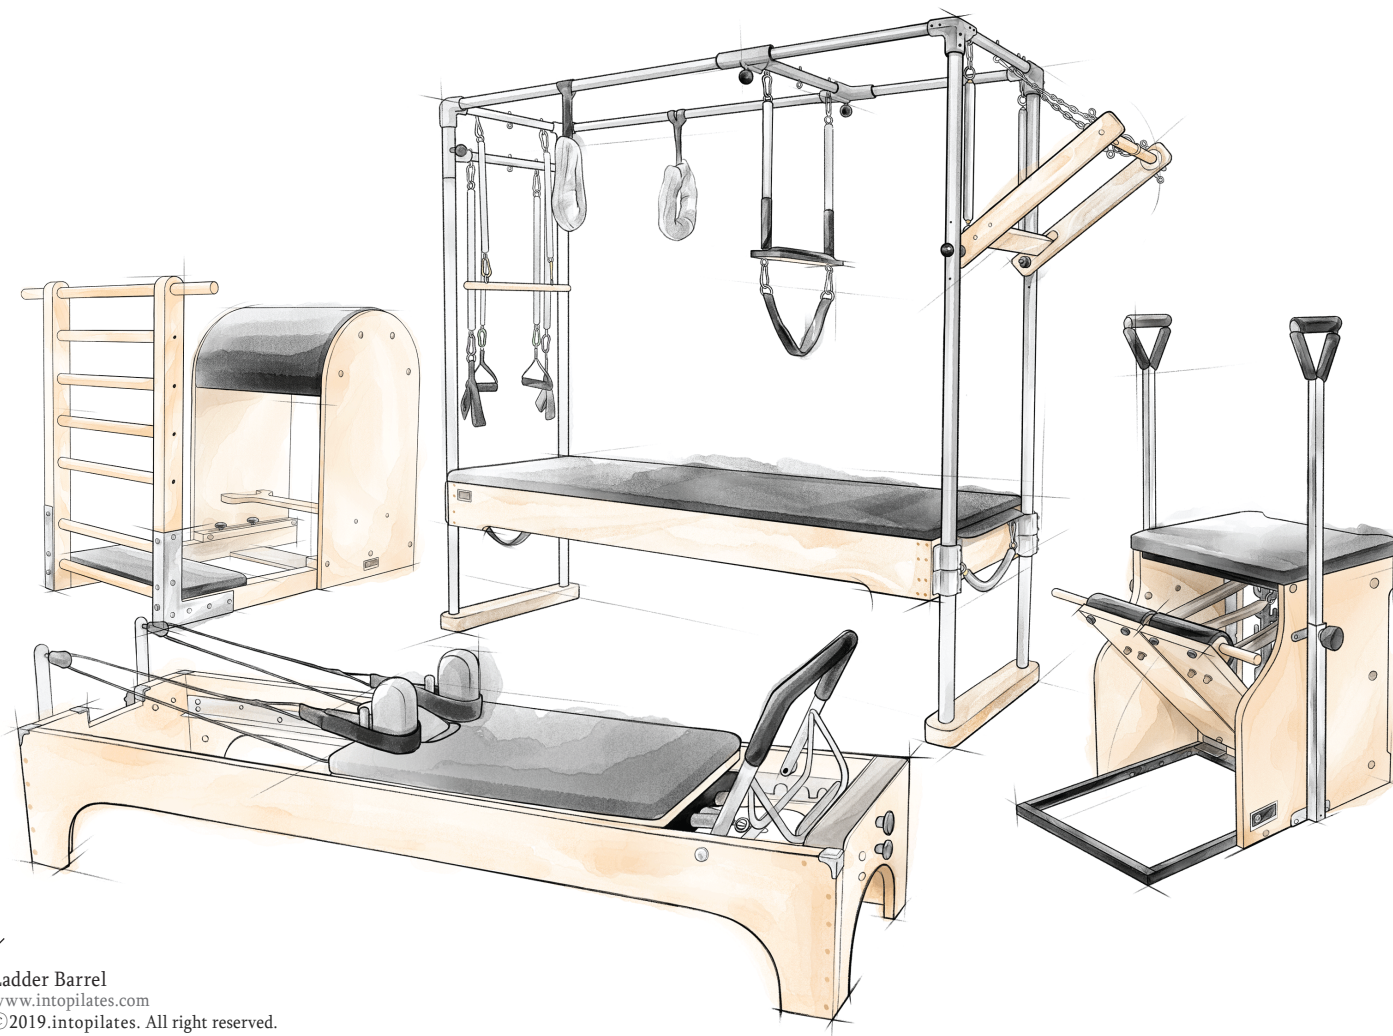

레더바렐

■ Ladder Barrel
- L 1150 X W 615 X H 900 MM

The **Ladder-barrel** is an apparatus made by combining a round curved barrel with a ladder for stand up stretching and barrel movements, particularly for high-level movements with various experiences. It is one of the important rehabilitation tools to help relieve stressful tensions, enhance flexibility, prevent damage, and help restore weakened muscles.

Control for Custom

The length adjustment allows individually adjusted exercise appropriately.

Ladder Barrel

The Ladder barrel is a Pilates apparatus suitable for stretching movements. Especially it is useful for ballerinas or dancers to stretch their body.

The ladder and barrel parts are combined harmoniously, so the satisfaction of the functionality, as well as the aesthetics, is high.

Distance Control

The four levers enable safe and easy adjustment of the distance between the ladder and barrel to suit your body.

Easey Use

It allows various standing or sitting movements and does not take up much space.

Standing Plate

The standing plate, which is an optional purchase, makes it easy use by a wider variety of people.