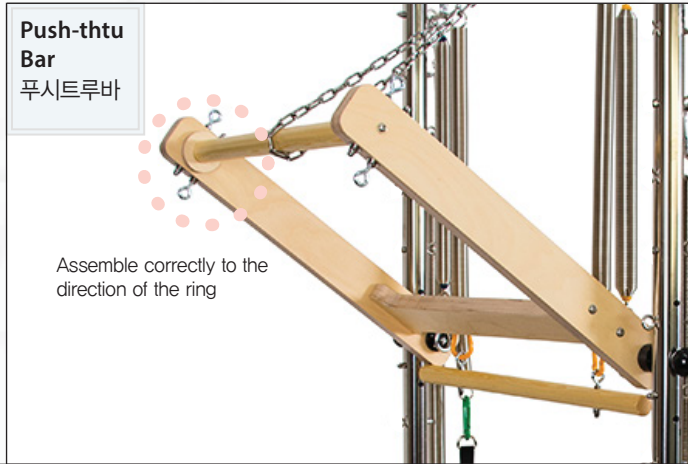

\* Available for purchase separately(Option)

-스프레이드이글바 Spread eagle bar 90,000(Excl. VAT)

**Push-thtu Bar**  
푸시트루바

Possible to change to suit movement or body

**Safe Chain**  
세이프체인

Prevents injury during exercise

**Push-thtu Bar**  
푸시트루바

Fix it to the height to use

**Push-thtu Bar**  
푸시트루바

Assemble correctly to the direction of the ring

**Cadillac**  
L 2200X W 780 X H 2100 MM

Ladder Barrel  
www.intopilates.com  
© 2019.intopilates. All right reserved.