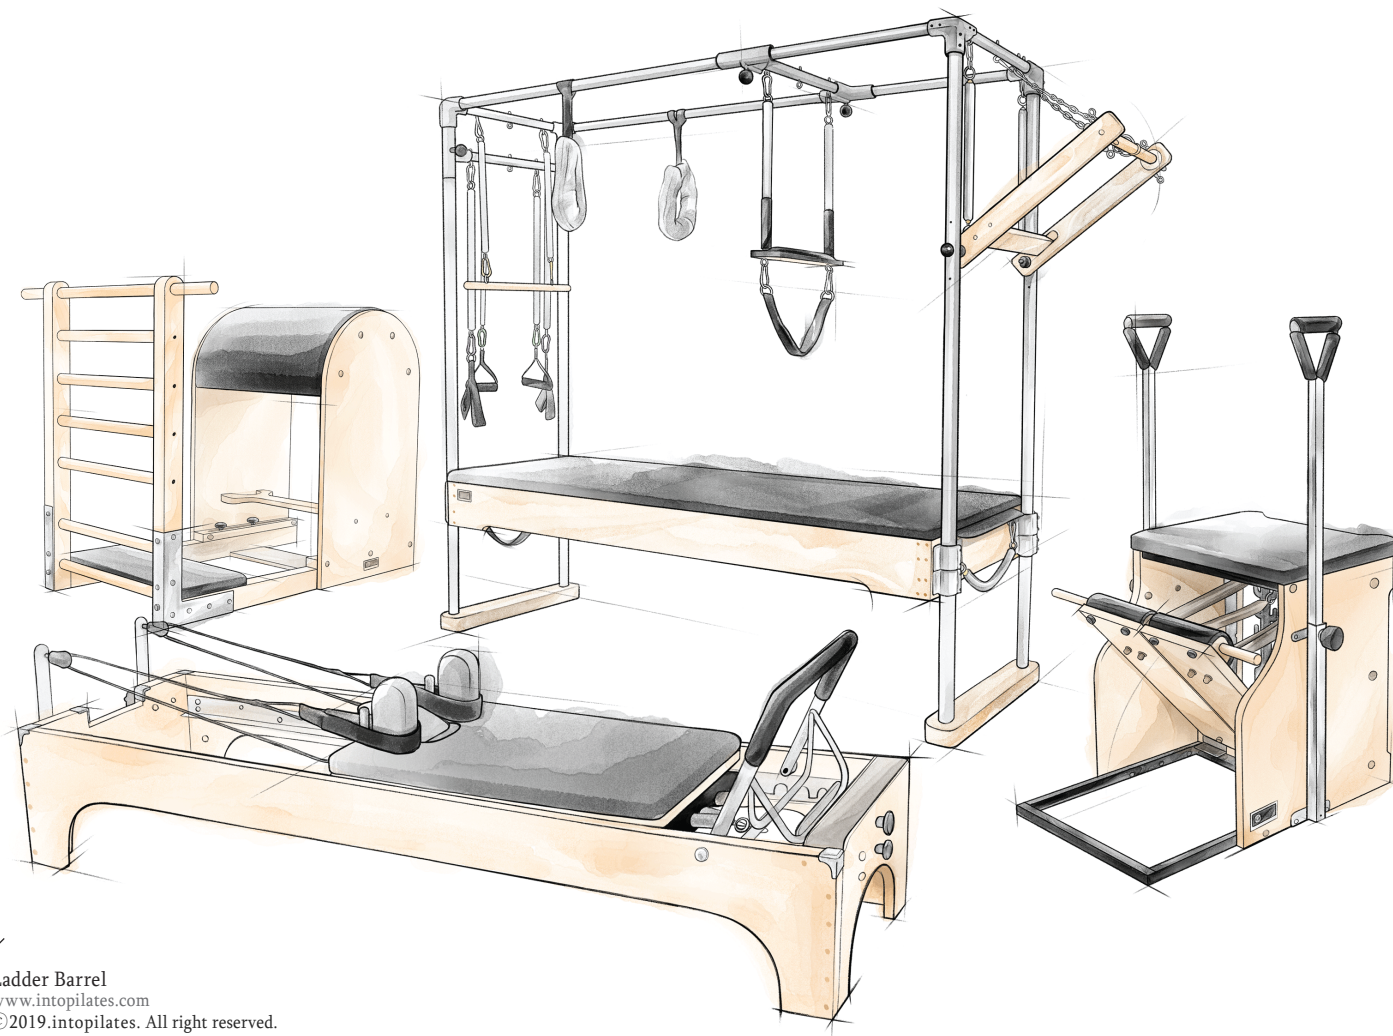

# 캐딜락 프레임봉

- Soft & Wool Strap
- Safety Trapeze
- Push-thru bar
- Various Strength

The wool strap of soft and dirt-resistant material makes motion and management easier.  
Safe and robust sliding trapeze makes high-level operation easier and safer.  
Push-thru-bar gives a warm feeling and luxurious texture which can only be felt on a tree and makes motion easier.  
The tower of various types of spring can be used variously according to the user's intention.

**Push-thtu Bar**  
푸시트루바

Fix it to the height to use

**Push-thtu Bar**  
푸시트루바

Assemble correctly to the direction of the ring

**Cadillac**  
L 2200X W 780 X H 2100 MM

Ladder Barrel  
www.intopilates.com  
© 2019.intopilates. All right reserved.