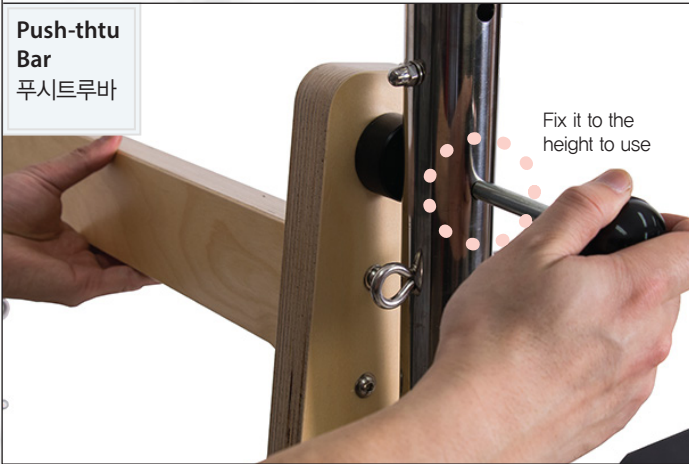

Push-thtu Bar
푸시트루바

Fix it to the height to use