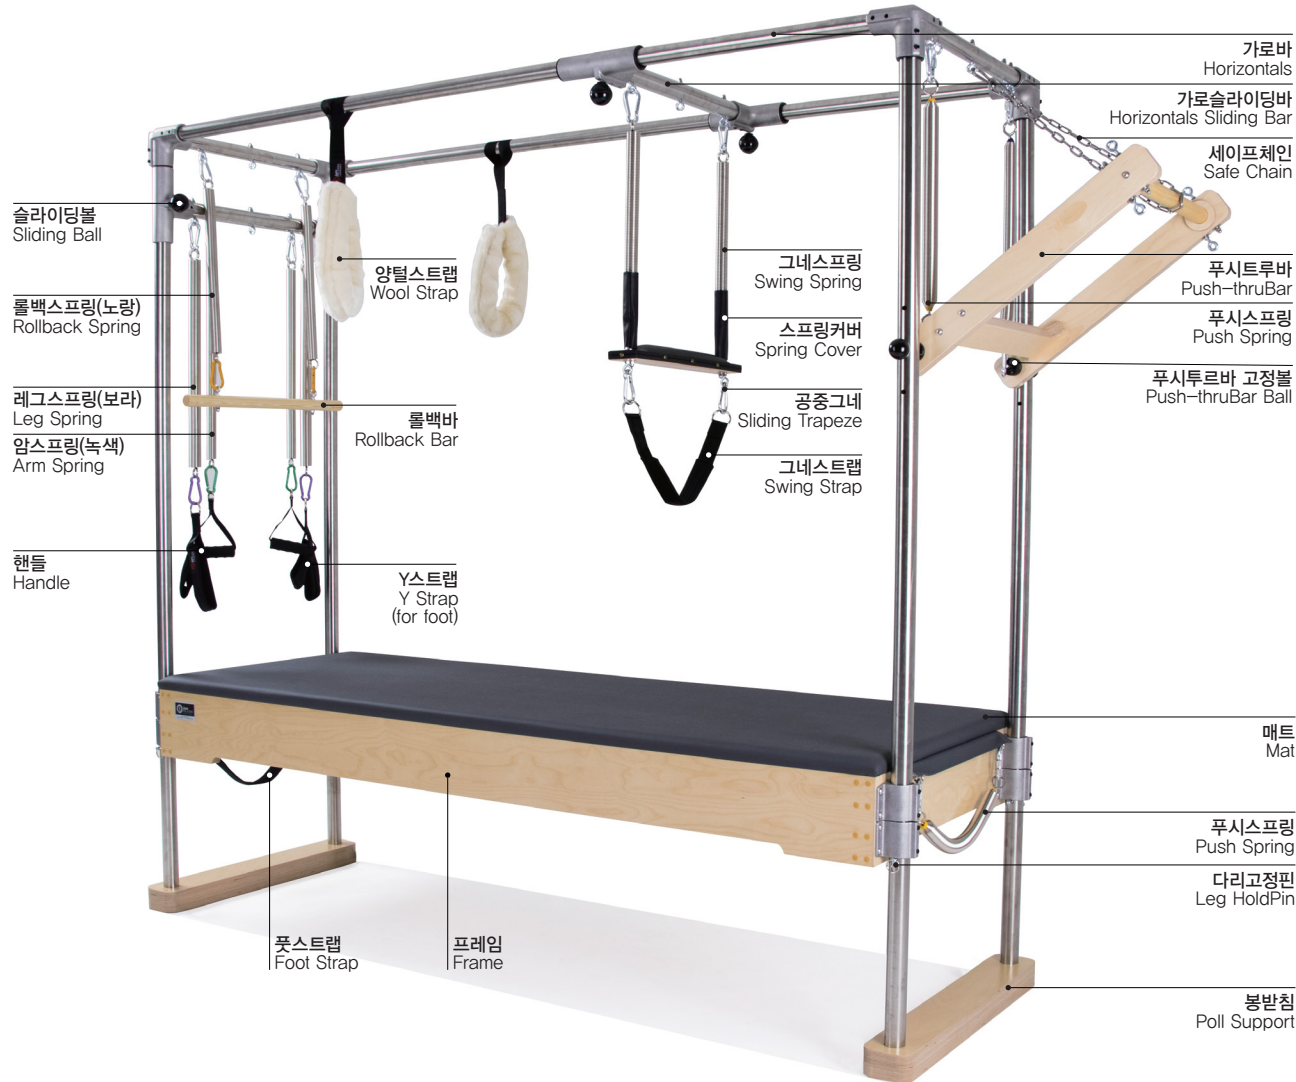

Sliding Trapeze  
공중그네

Install the sliding trapeze on the horizontal sliding bar.

Wool Strap  
양털스트랩

Tie the strap and install it on the top rod.

Frame Fix  
프레임고정

Fix it by inserting the leg fixing pin. Pay attention to the balance of both sides.  
(예시: 캐포머 프레임봉)

# 캐딜락 프레임봉

- Soft & Wool Strap
- Safety Trapeze
- Push-thru bar
- Various Strength

The wool strap of soft and dirt-resistant material makes motion and management easier.  
Safe and robust sliding trapeze makes high-level operation easier and safer.  
Push-thru-bar gives a warm feeling and luxurious texture which can only be felt on a tree and makes motion easier.  
The tower of various types of spring can be used variously according to the user's intention.

제품 소개

ORIGINAL PILATES EQUIPMENT

캐딜락

■ Cadillac  
- L 2200X W 780 X H 2100 MM

Cadillac is called as trapeze table; Joseph Pilates designed this for patients in sickbed to strengthen muscle and flexibility and do remedial exercise in small space. The mainframe is made of birch and ash wood and is sturdy and luxurious.

Using Cadillac

Cadillac exercise is very effective to strengthen muscles around spine connected to the core of body, belly, waist and shoulder and it is useful for patients with spinal disorder to correct imbalanced body.