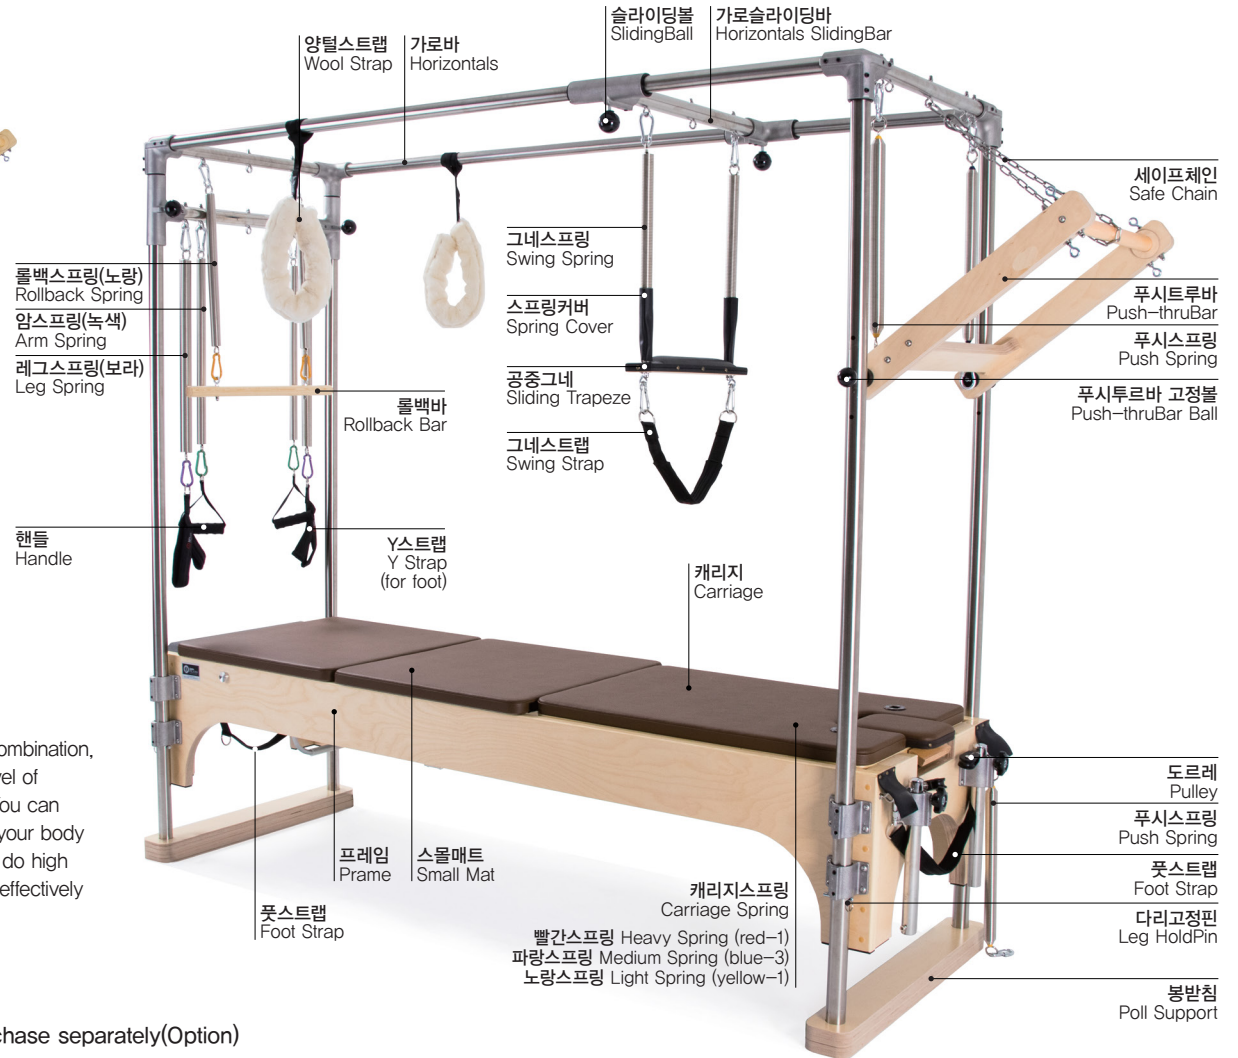

제품 소개

ORIGINAL PILATES EQUIPMENT

캐포머

■ Caformer
- L 2370 X W 660 X H 2100 MM

The Caformer is a new Pilates apparatus that maximizes space utilization by adding the function of the reformer to Cadillac. 캐딜락의 고난이도 동작을 포함한 부분집중운동과 리포머의 조정 능력운동을 할 수 있어 좁은 공간에서 운동적 경험을 제공합니다.

According to spring combination, you can control 15 level of intensity to exercise. You can adjust it according to your body and sports ability and do high level of motions more effectively and easier. .

* Available for purchase separately(Option)

- 점핑보드 Jumping board 200,000(Excl. VAT)
- 리포머 박스 Reformer box 200,000(Excl. VAT)

Caformer

■ Function : You can adjust according to your body and athletic ability and can make high-level motion efficiently and easily.

Trapeze & Tower

| | |
|---------------------|--|
| Extensivity | Space utilization is high because it can be used in a variety of apparatuses. |
| Transform | With the addition of the reformer function to Cadillac, you can easily modify the apparatus according to your needs and exercise schedule. |
| Cadillac | Designed to fit the basic functions of the Cadillac, you can use all the features of the Cadillac. |
| Cadillac + Reformer | Combination of function of the reformer to the Cadillac allows you to do many different movements in one space or multiple movements concurrently. |