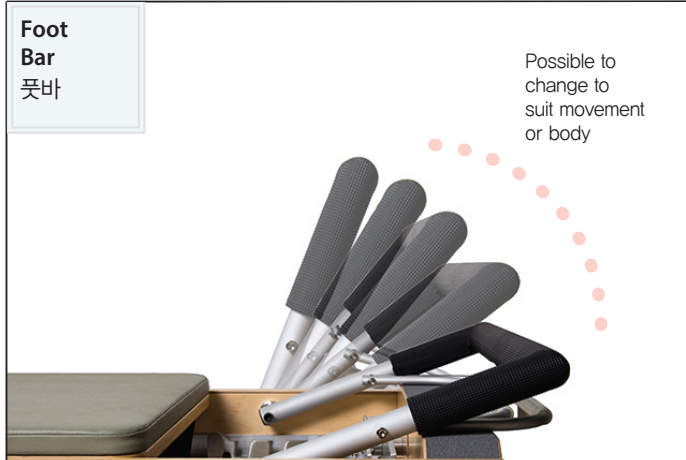

Automatic Rope

로프조절

Pull the pulling-lever to adjust

Rope Install

로프설치

Strapping the rope on the pulley

Strap Install

스트랩설치

Automatic Rope

로프조절

Adjusting the length equally by strapping on the shoulder block

Foot Bar

풋바

Possible to change to suit movement or body

Jumping Board

점핑보드

Locking lever to prevent the jumping board from moving

Push-thtu Bar

푸시트루바

Possible to change to suit movement or body

Safe Chain

세이프체인

Prevents injury during exercise

Sliding Trapeze
공중그네