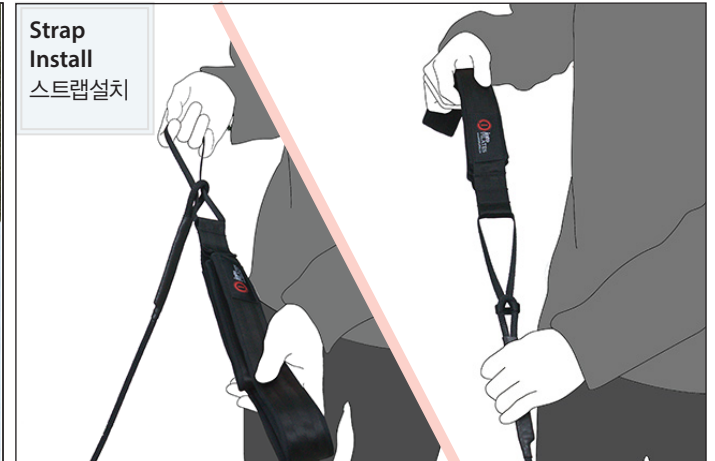

Automatic Rope

로프조절

Pull the pulling-lever to adjust

Rope Install

로프설치

Strapping the rope on the pulley

Strap Install

스트랩설치

Automatic Rope

로프조절

Adjusting the length equally by strapping on the shoulder block

Foot Bar

풋바

Possible to change to suit movement or body

Jumping Board

점핑보드