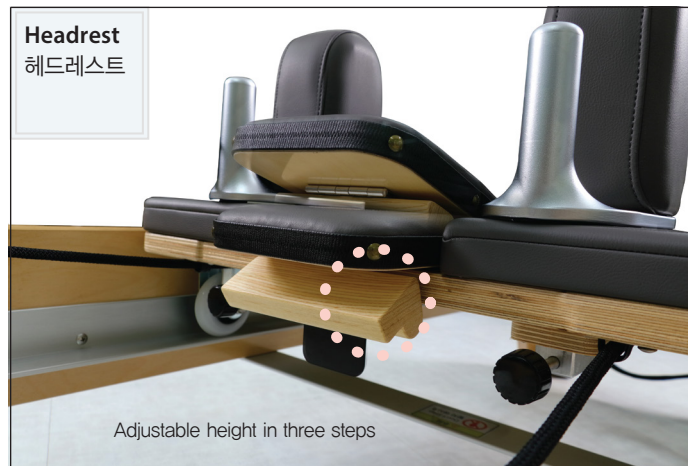

제품 소개

ORIGINAL PILATES EQUIPMENT

캐포머

■ Caformer
- L 2370 X W 660 X H 2100 MM

The Caformer is a new Pilates apparatus that maximizes space utilization by adding the function of the reformer to Cadillac. 캐딜락의 고난이도 동작을 포함한 부분집중운동과 리포머의 조정 능력운동을 할 수 있어 좁은 공간에서 운동적 경험을 제공합니다.

According to spring combination, you can control 15 level of intensity to exercise. You can adjust it according to your body and sports ability and do high level of motions more effectively and easier. .

* Available for purchase separately(Option)

- 점핑보드 Jumping board 200,000(Excl. VAT)
- 리포머 박스 Reformer box 200,000(Excl. VAT)

Caformer

■ Function : You can adjust according to your body and athletic ability and can make high-level motion efficiently and easily.

Trapeze & Tower

| | |
|---------------------|--|
| Extensivity | Space utilization is high because it can be used in a variety of apparatuses. |
| Transform | With the addition of the reformer function to Cadillac, you can easily modify the apparatus according to your needs and exercise schedule. |
| Cadillac | Designed to fit the basic functions of the Cadillac, you can use all the features of the Cadillac. |
| Cadillac + Reformer | Combination of function of the reformer to the Cadillac allows you to do many different movements in one space or multiple movements concurrently. |