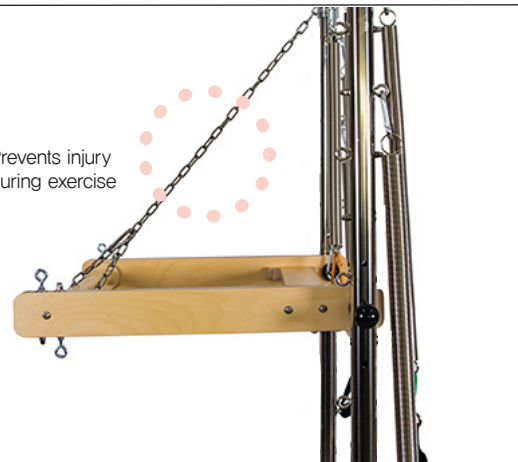

Automatic Rope

로프조절

Adjusting the length equally by strapping on the shoulder block

Foot Bar

풋바

Possible to change to suit movement or body

Jumping Board

점핑보드

Locking lever to prevent the jumping board from moving

Push-thtu Bar

푸시트루바

Possible to change to suit movement or body

Safe Chain

세이프체인

Prevents injury during exercise

Sliding Trapeze
공중그네

Install the sliding trapeze on the horizontal sliding bar.

Wool Strap
양털스트랩

Tie the strap and install it on the top rod.

Frame Fix
프레임고정

Fix it by inserting the leg fixing pin. Pay attention to the balance of both sides.
(예시: 캐포머 프레임본)